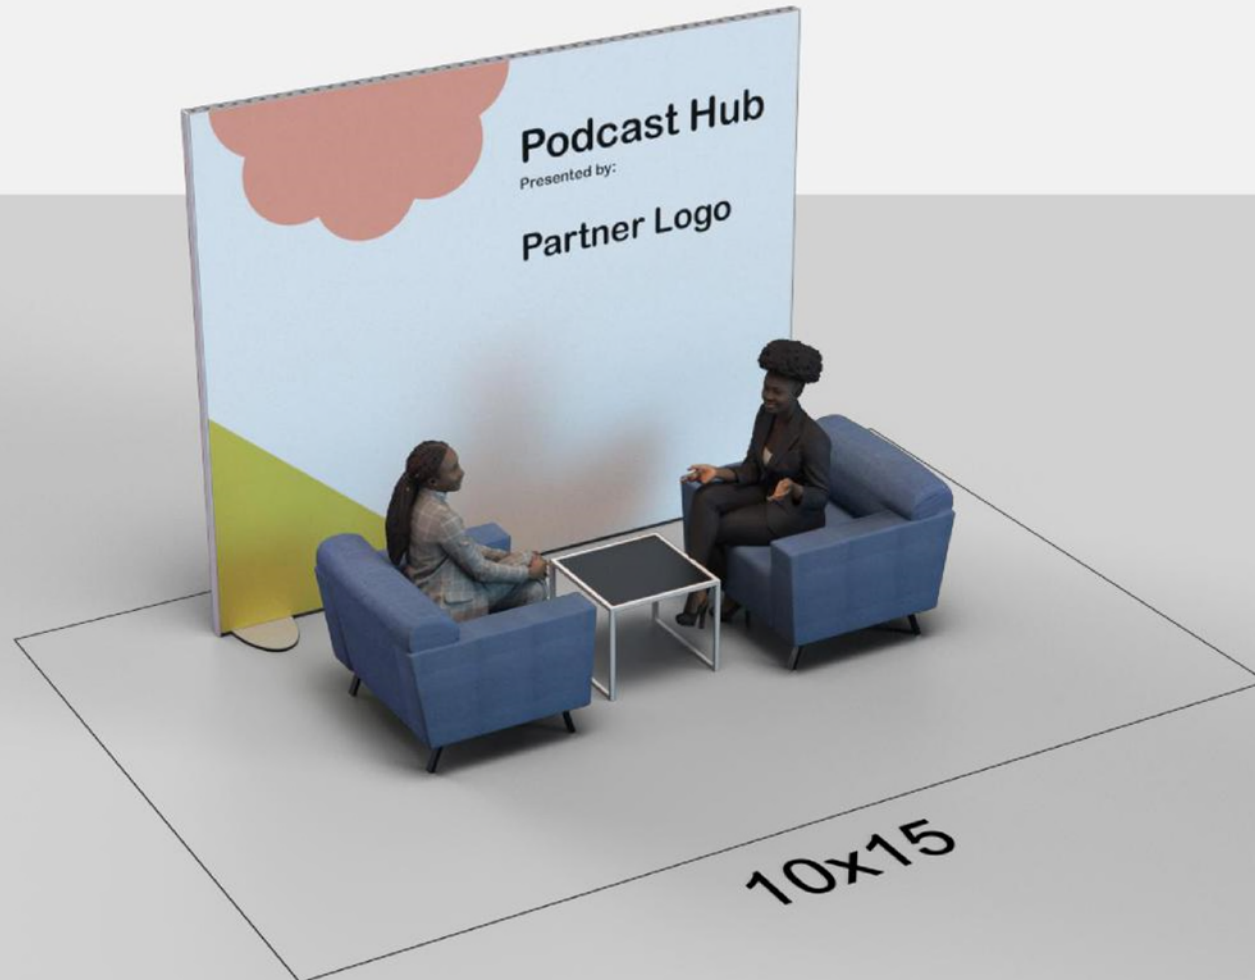

ANNUAL CONVENTION

2026

2026 PORTLAND, OREGON

- 10x10 space
- 8' meterboard with Partner logo

10x10 Lounge

- 10x20 space
- 8' meterboard with Partner logo

10x20 Lounge

- 10x10 space
- 8' meterboard with Partner logo
- Worktable and 2 chairs

10x10 Networking Zone

- 10x20 space
- 8' meterboard with Partner logo
- 4 chairs and 2 side tables

10x20 Networking Zone

- 10x15 space
- 8' x10' Backdrop
- 2 chairs and coffee table

10x15 Podcast Hub